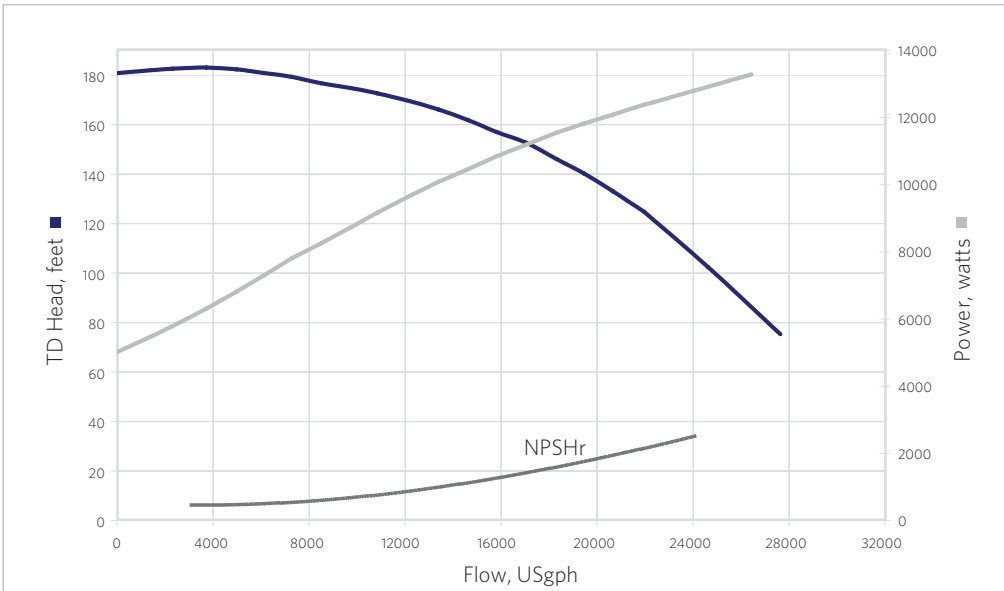

Sequence® Titan Series - Model 31500SEQ180

As large water features and high turnover requirements continue to gain popularity, the cost of energy does not! Imagine 12,000 GPH for less than 845 watts! The Sequence® Titan series is sure to cover most large scale water feature requirements.

3 YEAR LIMITED WARRANTY

MANUFACTURED IN THE USA

TEFC FANCOOLED MOTOR

Flow At Total Dynamic Head	60'	90'	120'	150'	180'
GPM	500	450	392	312	117
GPH	30000	27000	23500	18700	7000

MODEL	31500SEQ180
INLET	3"
DISCHARGE	2"
MAX FLOW (gph)	32000
MAX HEAD (feet)	180'
MAX POWER (watts)	13000
MAX CURRENT (amps)	36
@ (volts)	230
MOTOR HP	15
MOTOR TYPE	215JM
MOTOR ENCLOSURE	TEFC
PHASE	THREE