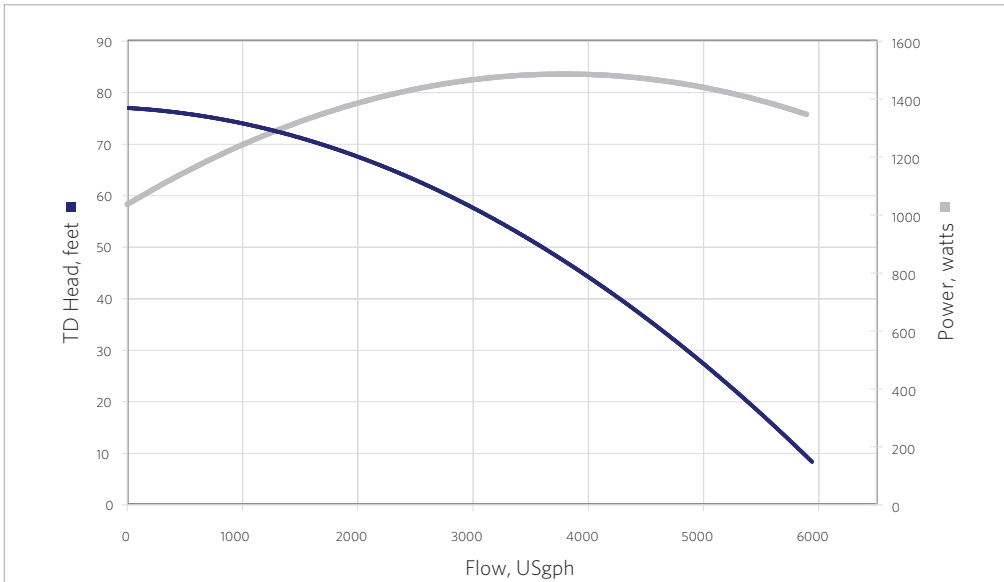

Sequence® Primer Power Series - Model 6300PRM77

The Sequence® Power series is made for those demanding applications where the constraint for high pressure is not subject to negotiation. The Power Primer series integrates a basket-type pre-filter and self-priming capabilities into one efficient package for trouble-free operation.

3 YEAR LIMITED WARRANTY

8 FOOT CORDSET

TEFC FANCOOLED MOTOR

Flow At Total Dynamic Head	10'	20'	40'	60'	80'
GPM	98	89	70	45	0
GPH	5880	5340	4200	2700	0

MODEL	6300PRM77
INLET	2"
DISCHARGE	2"
MAX FLOW (gph)	6300
MAX HEAD (feet)	77'
MAX POWER (watts)	1496
MAX CURRENT (amps)	8.7
@ (volts)	230
MOTOR HP	2
MOTOR TYPE	56YZ
MOTOR ENCLOSURE	ODP