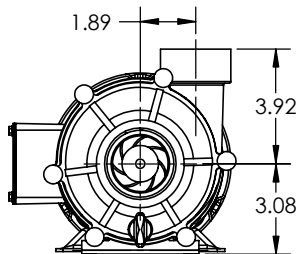

Flow At Total Dynamic Head

Model	Max Flow GPH	Max Head Feet	Max Power Watts	Max Current Amps	Flow At Total Dynamic Head					Voltage	Motor Enclosure	
					Flow	2'	4'	6'	8'			10'
4200VAF12	4200	12	166	1.5	GPM	68	60	53	44	34	115	TEFC
					GPH	4080	3600	3180	2640	2040		