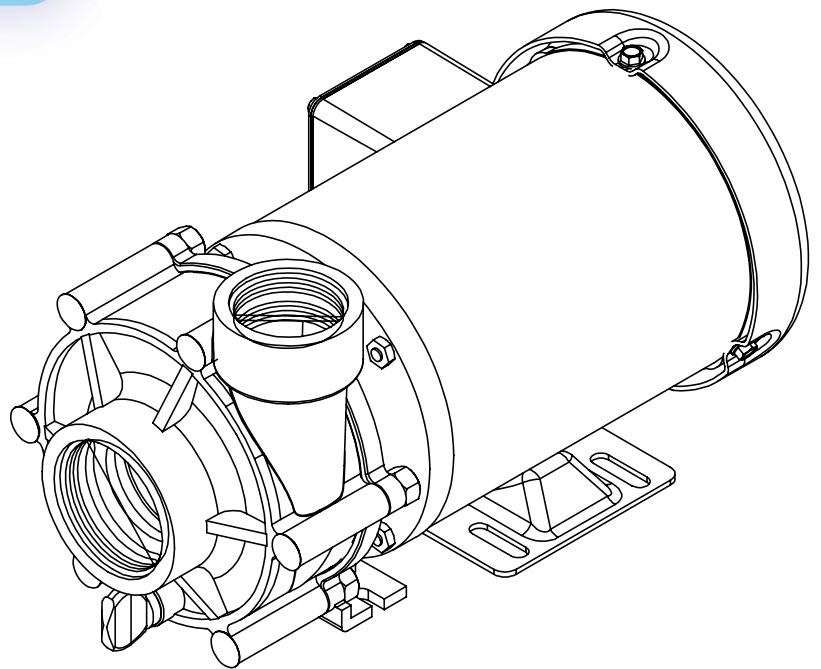

ValuFlo 750

ValuFlo - 4200VAF12

The compact 750 series delivers big flow for little power. Great for smaller and simple ponds (3,000 gallons or less). The motor is totally-enclosed fan-cooled for durability. 115V only. 18 month limited warranty. Supplied with an 8-foot cordset. Made in USA.

Flow At Total Dynamic Head

Model	Max Flow GPH	Max Head Feet	Max Power Watts	Max Current Amps	Flow At Total Dynamic Head					Voltage	Motor Enclosure	
					Flow	2'	4'	6'	8'			10'
4200VAF12	4200	12	166	1.5	GPM	68	60	53	44	34	115	TEFC
					GPH	4080	3600	3180	2640	2040		