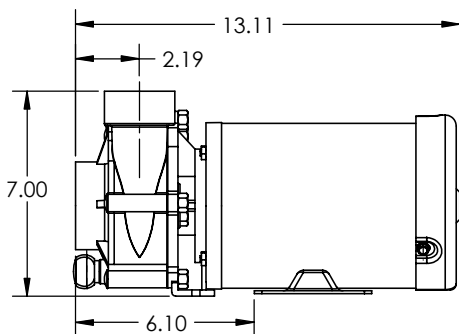

Flow At Total Dynamic Head

Model	Max Flow GPH	Max Head Feet	Max Power Watts	Max Current Amps	Flow At Total Dynamic Head					Voltage	Motor Enclosure	
					Flow	2'	4'	6'	8'			10'
4200VAF12	4200	12	166	1.5	GPM	68	60	53	44	34	115	TEFC
					GPH	4080	3600	3180	2640	2040		