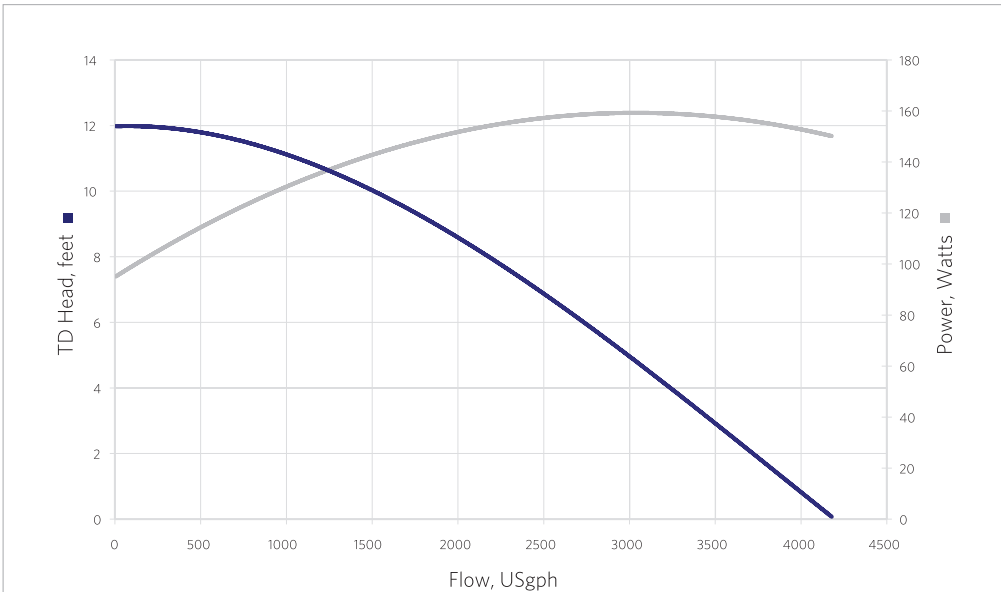

\*Dimensions and illustrations are approximate and for reference only

## Sequence® 750 Series - Model 4200SEQ12

Our best seller! The compact model 750 series delivers big flow for little power. Great for smaller and simple ponds (3,000 gallons or less).

Flow At Total Dynamic Head	2'	4'	6'	8'	10'
GPM	62	54	45	36	25
GPH	3720	3240	2700	2160	1500

3 YEAR LIMITED WARRANTY

8 FOOT CORDSET

TEFC FANCOOLED MOTOR

MODEL	4200SEQ12
INLET	2"
DISCHARGE	1.5"
MAX FLOW (gph)	4200
MAX HEAD (feet)	12'
MAX POWER (watts)	154
MAX CURRENT (amps)	1.39
@ (volts)	115
MOTOR HP	1/8
MOTOR ENCLOSURE	TEFC
IMPELLER	9