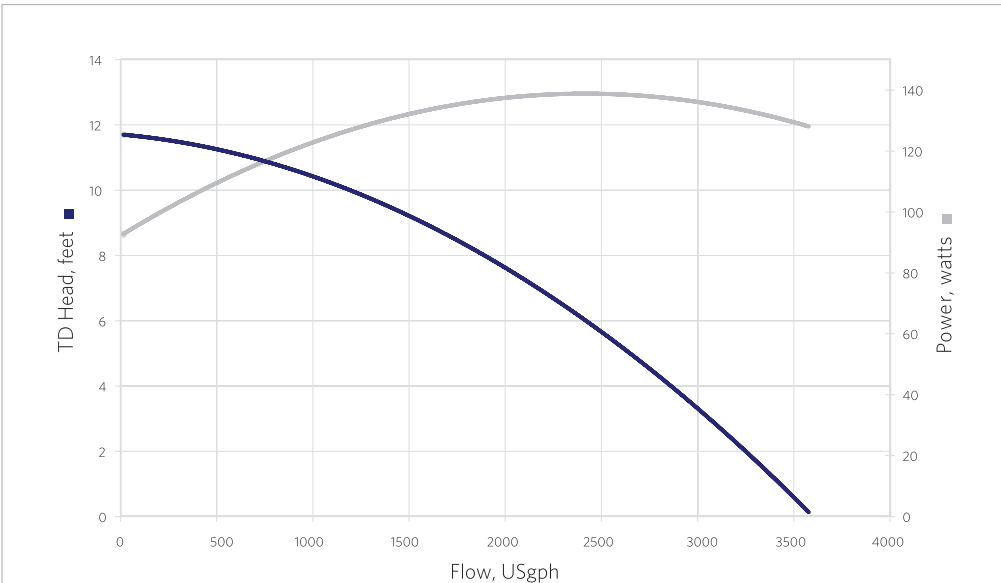

## Sequence® 750 Series - Model 3600SEQ12

Our best seller! The compact model 750 series delivers big flow for little power. Great for smaller and simple ponds (3,000 gallons or less).

3 YEAR LIMITED WARRANTY

8 FOOT CORDSET

TEFC FANCOOLED MOTOR

Flow At Total Dynamic Head	2'	4'	6'	8'	10'
GPM	54	47	40	31	20
GPH	3240	2820	2400	1860	1200

MODEL	3600SEQ12
INLET	2"
DISCHARGE	1.5"
MAX FLOW (gph)	3600
MAX HEAD (feet)	12'
MAX POWER (watts)	142
MAX CURRENT (amps)	1.25
@ (volts)	115
MOTOR HP	1/8
MOTOR ENCLOSURE	TEFC
IMPELLER	8